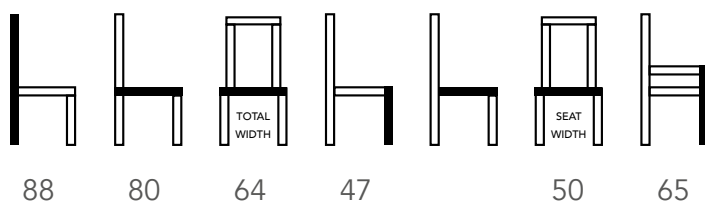

BARISTA

Technical information

Extra images

MATEN / MEASUREMENTS

EXTRA INFO

MATERIALS

Frame info	Steel base and particle board with wooden slats
Seat info	PU foam t-30/185 (thickness 60 mm)
Back info	PU foam t-25/170 (thickness 40 mm)

PACKING

Package	KARTON
Nr. of pcs	1
Size of package	80x69x85 cm
Weight package	20 kg