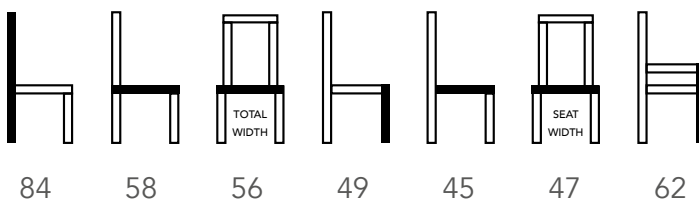

Extra images

MATEN / MEASUREMENTS

EXTRA INFO

MATERIALS

Frame	Metal plywood and chipboard
Zitting / Seat	Plywood and chipboard+ Polyether 40+10+10 30/185; 10-18/130;
Rug / Back	PLYWOOD and Polyether foam; 20+30+20- 25/170;

PACKING

Package	KARTON
Nr. of pcs	1
Size of package	HxWxD: 55x63x88 CM.
Weight package	15,5 KG