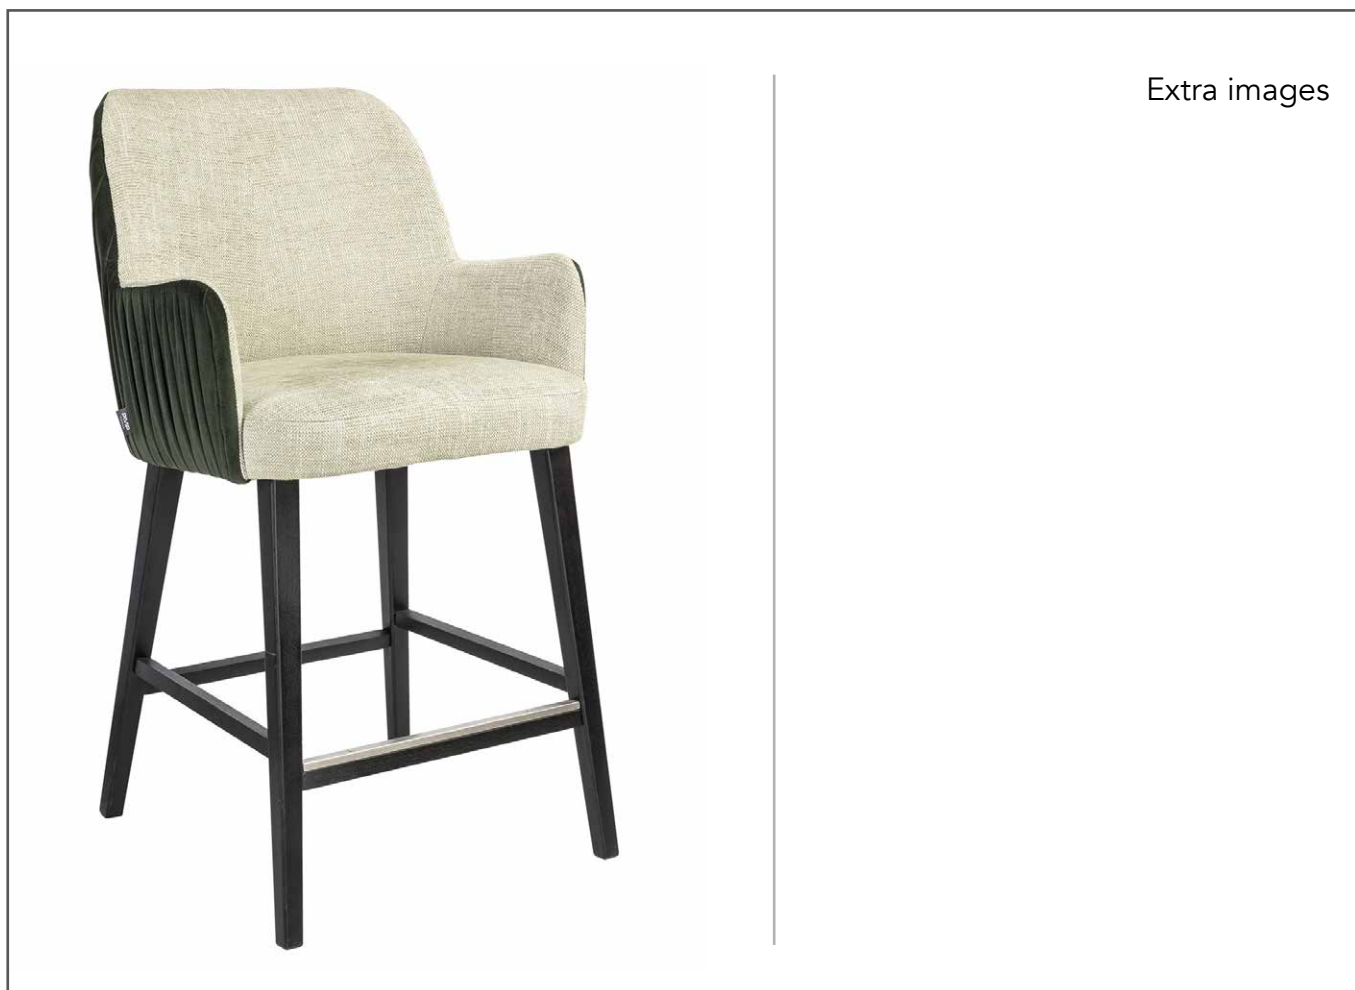

PLISSÉ BAR

Technical information

Extra images

MATEN / MEASUREMENTS

EXTRA INFO

MATERIALS

FRAME INFO:	Beech/oak wood and plywood and chipboard
ZITTING / SEAT INFO:	Plywood and chipboard+ Polyether 40+10+10 30/185; 10-18/130;
RUG / BACK INFO:	PLYWOOD and Polyether foam; 20+30+20- 25/170;