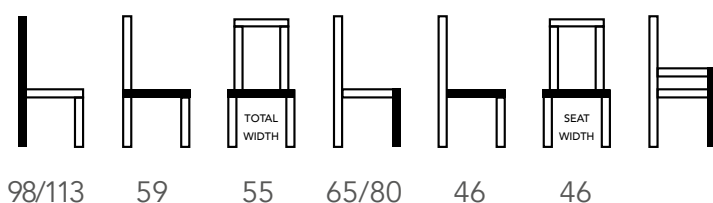

PLISSÉ BAR

Technical information

Extra images

MATEN / MEASUREMENTS

EXTRA INFO

MATERIALS

FRAME INFO:	Beech/oak wood and plywood and chipboard
ZITTING / SEAT INFO:	Plywood and chipboard+ Polyether 40+10+10 30/185; 10-18/130;
RUG / BACK INFO:	PLYWOOD and Polyether foam; 20+30+20- 25/170;

PACKING

Package	KARTON
Nr. of pcs	1
Size of package	HxWxD: 610x630x1150 CM.
Weight package	15/16 kg