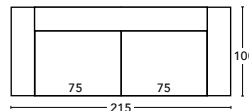

MATERIALS

Frame	Beuken (beech)/birch-tree, spaanplaat (chipboard), pine
Zitting / Seat	Nosag (metal springs)
Poten / Legs	Beuken / Beech
Back Filling	Foam / 6 cm K3030
Seat Filling	Foam / 10 cm T2838

MATEN / MEASUREMENTS

3,5 seat sofa 2 arms

3 seat sofa 2 arms

2,5 seat sofa 2 arms

2 seat sofa 2 arms

1 seater