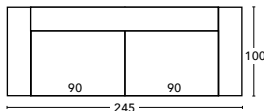

MATERIALS

Frame	Beuken (beech)/birch-tree, spaanplaat (chipboard), pine
Zitting / Seat	Nosag (metal springs)
Poten / Legs	Beuken / Beech
Back Filling	Foam / 6 cm K3030
Seat Filling	Foam / 10 cm T2838

MATEN / MEASUREMENTS

3,5 seat sofa 2 arms

3 seat sofa 2 arms

2,5 seat sofa 2 arms

2 seat sofa 2 arms

1 seater