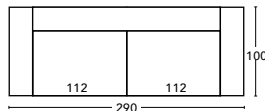

MATERIALS

Frame	Beuken (beech)/birch-tree, spaanplaat (chipboard), pine
Zitting / Seat	Nosag (metal springs)
Poten / Legs	Beuken / Beech
Back Filling	Foam / 6 cm K3030
Seat Filling	Foam / 10 cm T2838

MATEN / MEASUREMENTS

3,5 seat sofa 2 arms

3 seat sofa 2 arms

2,5 seat sofa 2 arms

2 seat sofa 2 arms

1 seater