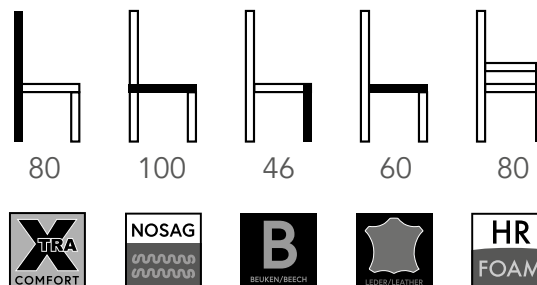

MATERIALS

Frame	Beuken (beech)/birch-tree, spaanplaat (chipboard), pine
Zitting / Seat	Nosag (metal springs)
Poten / Legs	Beuken / Beech
Back Filling	Foam / 6 cm K3030
Seat Filling	Foam / 10 cm T2838

MATEN / MEASUREMENTS

3,5 seat sofa 2 arms

3 seat sofa 2 arms

2,5 seat sofa 2 arms

2 seat sofa 2 arms

1 seater