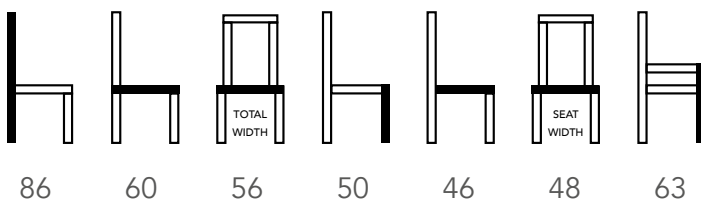

PLISSÉ

Technical information

Extra images

MATEN / MEASUREMENTS

EXTRA INFO

MATERIALS

Frame	Beech/oak wood and plywood and chipboard
Zitting / Seat	Plywood and chipboard+ Polyether 40+10+10 30/185; 10-18/130;
Rug / Back	PLYWOOD and Polyether foam; 20+30+20-25/170;

PACKING

Package	KARTON
Nr. of pcs	1
Size of package	HxWxD: 880x630x550 CM.
Weight package	12,5 KG